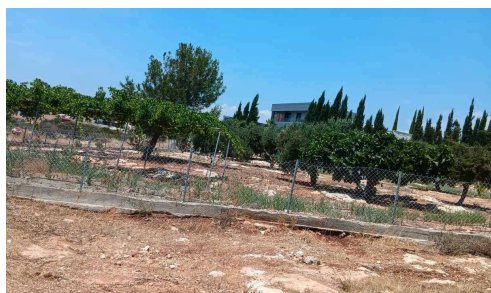

#29247

Agricultural land for sale, Parekklesia

€350,000

📍 Parekklesia, Limassol

Agricultural land for sale with total area 6467sq.m. Parekklesia , near amenities and services.

Building Density: 10%

Coverage: 10%