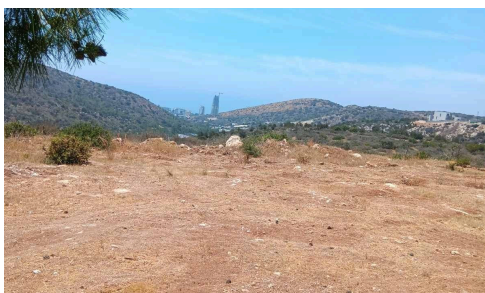

#29247

Agricultural land for sale, Parekklesia

€350,000

📍 Parekklesia, Limassol

Agricultural land for sale with total area 6467sq.m. Parekklesia , near amenities and services.

Building Density: 10%

Coverage: 10%