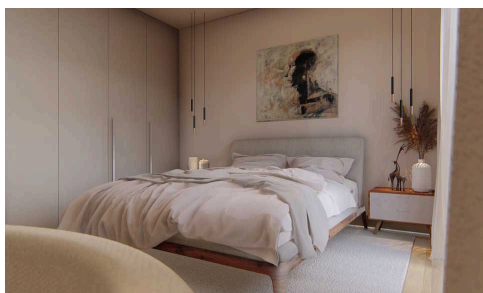

#30164

€624,000 +VAT

Nest is a contemporary residential development designed to offer a calm, comfortable and well-balanced living experience in one of Limassol's most desirable districts. The architectural concept focuses on clean lines, naturally lit interiors and generous covered verandas that extend everyday living into the outdoors. Many apartments enjoy beautiful open views towards the city and the sea, enhancing the feeling of space and serenity. The development offers a selection of 1-, 2- and 3-bedroom apartments, planned with efficient interior layouts and quality finishing materials.