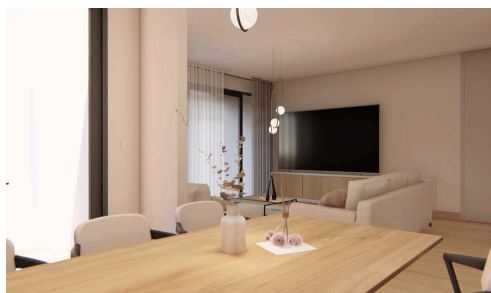

#30164

€624,000 +VAT

Nest is a contemporary residential development designed to offer a calm, comfortable and well-balanced living experience in one of Limassol's most desirable districts. The architectural concept focuses on clean lines, naturally lit interiors and generous covered verandas that extend everyday living into the outdoors. Many apartments enjoy beautiful open views towards the city and the sea, enhancing the feeling of space and serenity. The development offers a selection of 1-, 2- and 3-bedroom apartments, planned with efficient interior layouts and quality finishing materials.