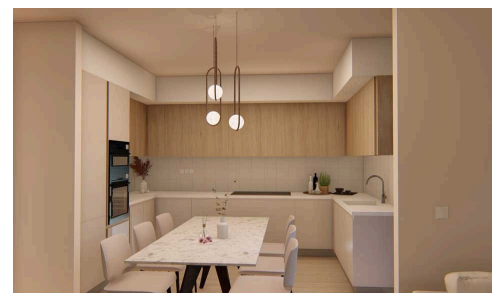

#30164

€624,000 +VAT

Nest is a contemporary residential development designed to offer a calm, comfortable and well-balanced living experience in one of Limassol's most desirable districts. The architectural concept focuses on clean lines, naturally lit interiors and generous covered verandas that extend everyday living into the outdoors. Many apartments enjoy beautiful open views towards the city and the sea, enhancing the feeling of space and serenity. The development offers a selection of 1-, 2- and 3-bedroom apartments, planned with efficient interior layouts and quality finishing materials.