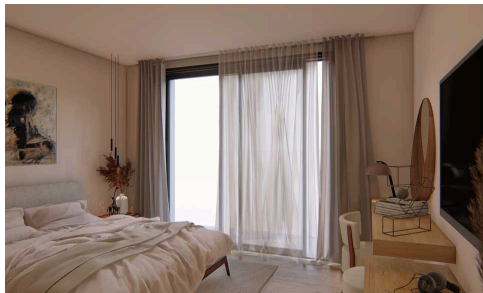

#30172

€428,000 +VAT

Nest is a contemporary residential development designed to offer a calm, comfortable and well-balanced living experience in one of Limassol's most desirable districts. The architectural concept focuses on clean lines, naturally lit interiors and generous covered verandas that extend everyday living into the outdoors. Many apartments enjoy beautiful open views towards the city and the sea, enhancing the feeling of space and serenity. The development offers a selection of 1-, 2- and 3-bedroom apartments, planned with efficient interior layouts and quality finishing materials.

Bedrooms

Bathrooms

Covered

 **83.3 m²**

Energy efficiency rating

Nicos Theodoulou

 (+357) 99479311

 sales1@magicproperties.com.cy