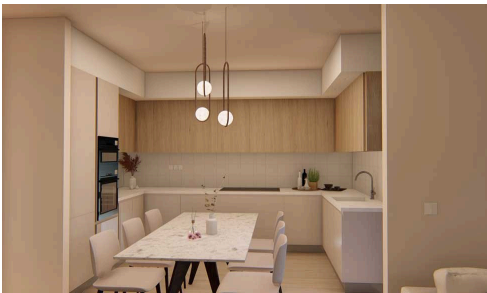

#30172

€428,000 +VAT

Nest is a contemporary residential development designed to offer a calm, comfortable and well-balanced living experience in one of Limassol's most desirable districts. The architectural concept focuses on clean lines, naturally lit interiors and generous covered verandas that extend everyday living into the outdoors. Many apartments enjoy beautiful open views towards the city and the sea, enhancing the feeling of space and serenity. The development offers a selection of 1-, 2- and 3-bedroom apartments, planned with efficient interior layouts and quality finishing materials.