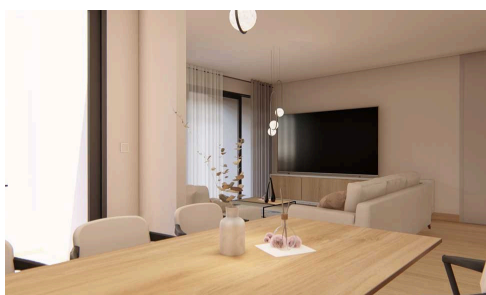

#30174

€435,000 +VAT

Nest is a contemporary residential development designed to offer a calm, comfortable and well-balanced living experience in one of Limassol's most desirable districts. The architectural concept focuses on clean lines, naturally lit interiors and generous covered verandas that extend everyday living into the outdoors. Many apartments enjoy beautiful open views towards the city and the sea, enhancing the feeling of space and serenity. The development offers a selection of 1-, 2- and 3-bedroom apartments, planned with efficient interior layouts and quality finishing materials.