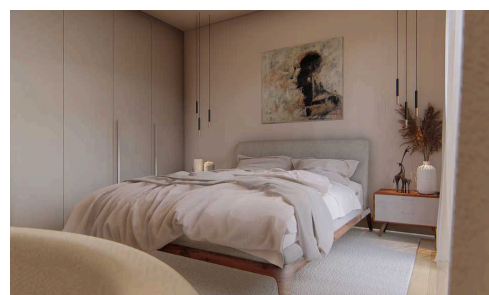

#30174

€435,000 +VAT

Nest is a contemporary residential development designed to offer a calm, comfortable and well-balanced living experience in one of Limassol's most desirable districts. The architectural concept focuses on clean lines, naturally lit interiors and generous covered verandas that extend everyday living into the outdoors. Many apartments enjoy beautiful open views towards the city and the sea, enhancing the feeling of space and serenity. The development offers a selection of 1-, 2- and 3-bedroom apartments, planned with efficient interior layouts and quality finishing materials.

Bedrooms

 2

Bathrooms

 2

Covered

 83.3 m²

Energy efficiency rating

 A